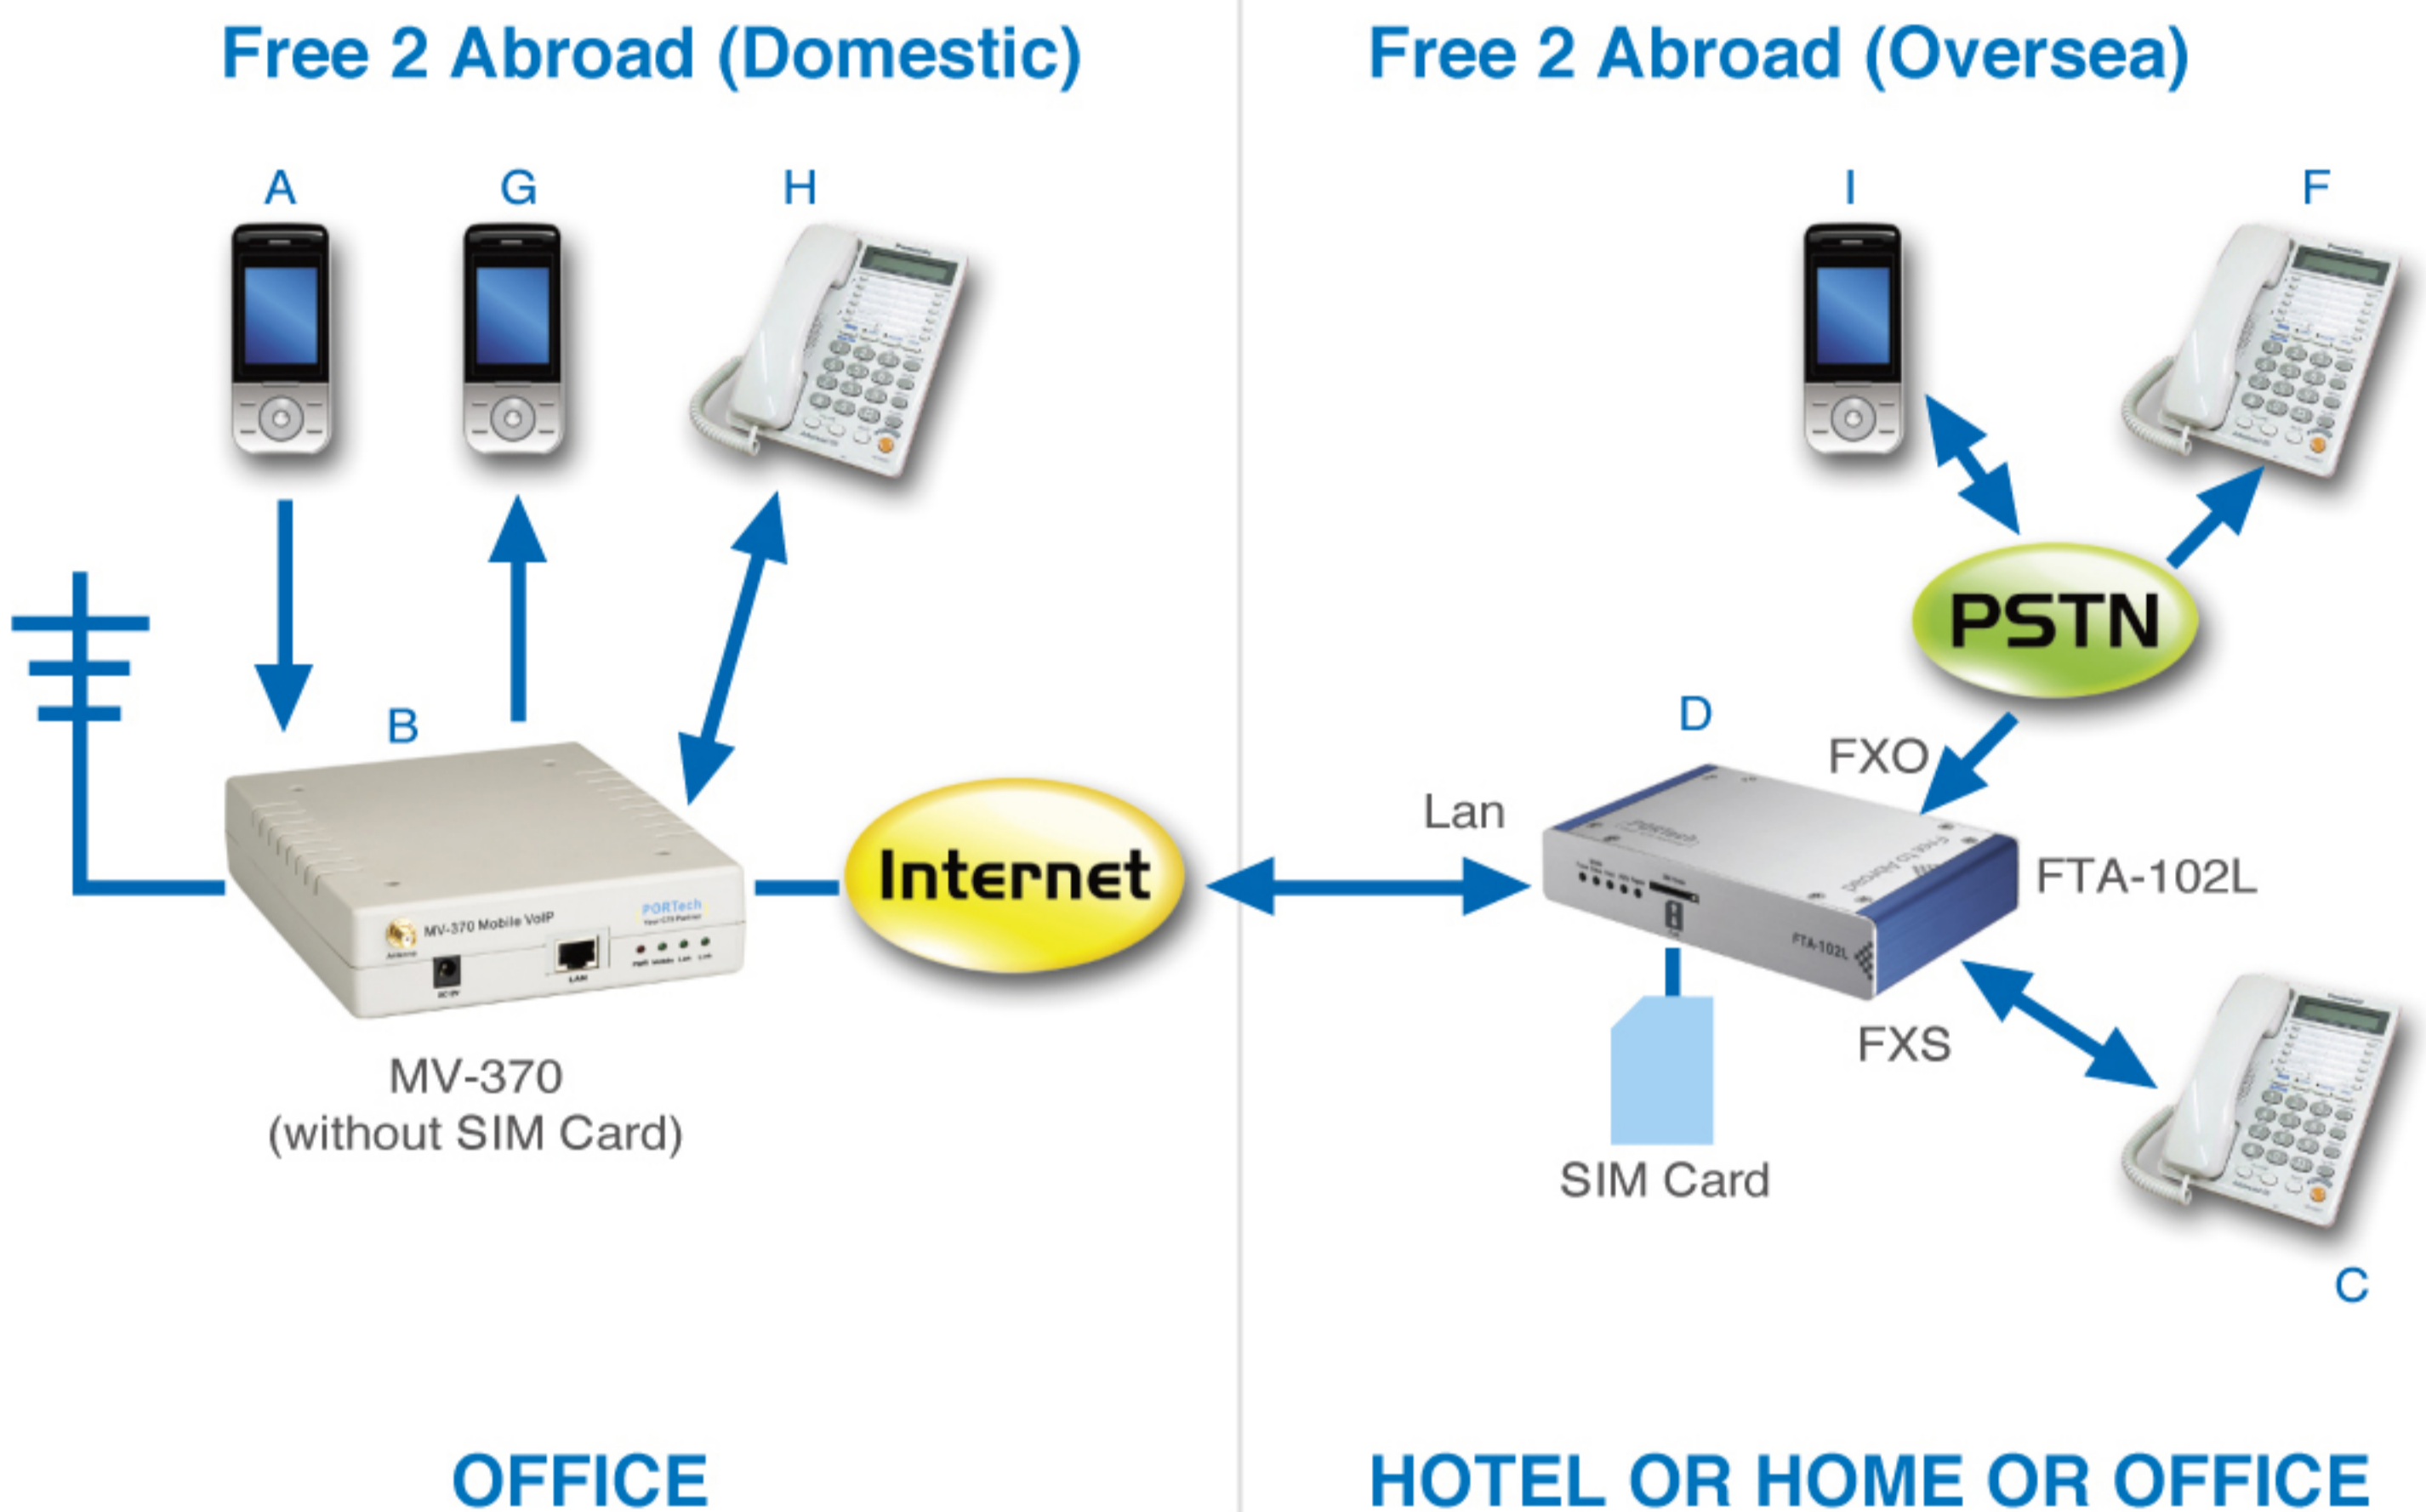

FTA-102L

FREE TO ABROAD

When you go abroad with FTA-102L, all incoming calls of your original mobile phone are free of charge. FTA-102L provide free roaming fee for international inbound calls. When you are on business travel overseas, your coworkers, friends, family, and clients can just call your original mobile phone number to reach you. This is of enormous benefit for user, you don't need to use others country phone access number. Also, it's simply and easy to send sms from your original mobile phone while traveling/abroad.

NOTE: FTA-102L must connect with MV-370.

Functional Description

- No more Roaming Fee while you are abroad.
- Send and receive SMS by original rate no extra charge in sending sms.
- Make outgoing calls to your home country with original rate, no more international call charge
- No More Roaming fee when you answer phone calls by original SIM number
- While working/traveling abroad, answer all incoming calls from original number
- Miss no calls while going abroad
- One easy step to avoid Roaming
- Easy to carry, simple to use
- Visual, Fashion design toward sight size
- Great Call Quality, Try PORTech FTA-102L

Good Bye Roaming, Get rid of roaming
Say Goodbye to high expense Roaming Fee

PORTech Magic box
Your CTI Partner

1. It can answer any domestic incoming calls while overseas traveling (A-B-D-C) or (A-B-D-F (I))
2. You can make local calls F (I) -D-B-G (H)
3. It can hear B's voice mail via C-side or F (I) - side.
4. It can send/receive the B-side's SMS on web.
5. It can make any domestic GSM calls from C-side (C-D-B-G(H)) or (F (I) side (with Caller ID Verification)
6. A-C-F (I) 3 Ways conference
7. A-C-F (I) or F (I) -C-A Call Forward